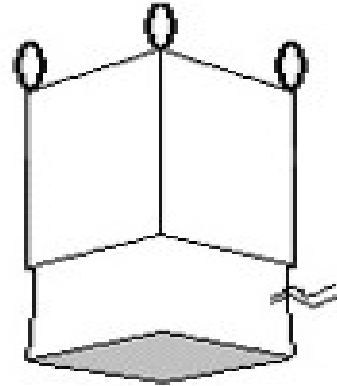

Sleeve Lift

Double Stevedore Straps

Inlets & Outlets Patterns

Inlet Patterns

Duffel top

DUFFLE TOP

Spout top

FILL SPOUT TOP

Open top

OPEN TOP

Inlets & Outlets Patterns

Outlet Patterns

Flat bottom

Single discharge spout

Duffel bottom

Double discharge spout