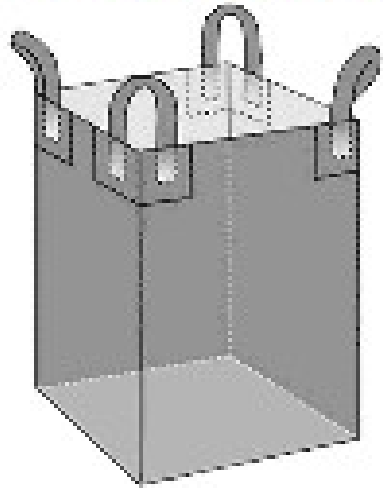

Loop Patterns

We have the capability and expertise to produce several types of loop patterns depending on the requirements of the customers some of which are highlighted below...

Cross-Corner Loops